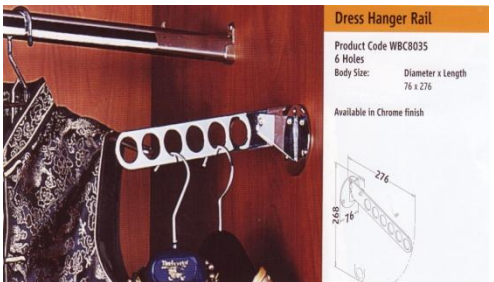

Dress Hanger Rail
Product Code WBC8035
6 Holes
Body Size: Diameter x Length
76 x 276
Available in Chrome finish