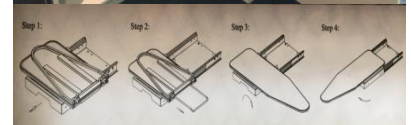

Dress Hanger Rail
Product Code WBC8035
6 Holes
Body Size: Diameter x Length
76 x 276
Available in Chrome finish