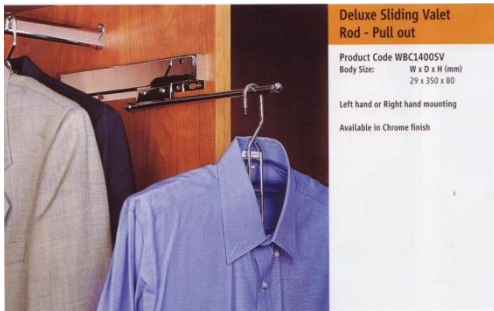

WARDROBE ACCESSORIES R.R.P.

CODE	PRODUCT DESCRIPTION	PRICE	✓	QTY
WBC1400SV	Deluxe Sliding Valet Rod & Pull Out	$ 65.00		
WBC3400ST	Deluxe Sliding Tie Rack & Pull Out	$ 99.00		
WBC8035	Dress Hanger Rail / Adjustable Laundry Valet	$ 60.00		
WBC8010	Tie Rack - Pull Out	$ 135.00		
WBC8020	Trouser Rack - Pull Out	$ 225.00		
WSCk450-11	Skirt, tie, trousers, scarf hanger - 450mm	$ 100.00		
WBC7804	Side Mounted Shoe Rack - Frame Not Included	$ 45.00		
WBC390000	Adjustable Shoe Rack 450 - 620mm	$ 60.00		
WBC390020	Adjustable Shoe Rack 790 - 960mm	$ 75.00		
WBC8045	Bottom Mounted Shoe Rack	$ 170.00		
WBC7760	Swivel Ironing Board	$ 775.00		
AM151	Superlift Wardrobe lifter - 20kg	$ 395.00		
FLJEW1	Jewellery Tray	$ 120.00		

Deluxe Sliding Valet Rod - Pull out
Product Code WBC1400SV
Body Size: W x D x H (mm)
29 x 350 x 80
Left hand or Right hand mounting
Available in Chrome finish