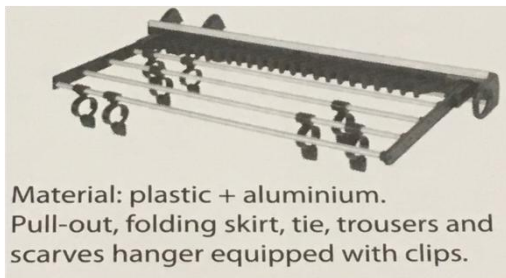

Material: plastic + aluminium.
Pull-out, folding skirt, tie, trousers and scarves hanger equipped with clips.