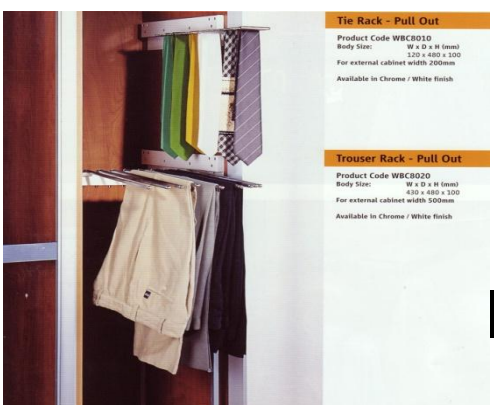

Bottom Mounted Shoe Rack
Product Code WBC8045
Body Size: W x D x H (mm)
695 x 520 x 130
For external cabinet width 800mm
Available in Chrome finish